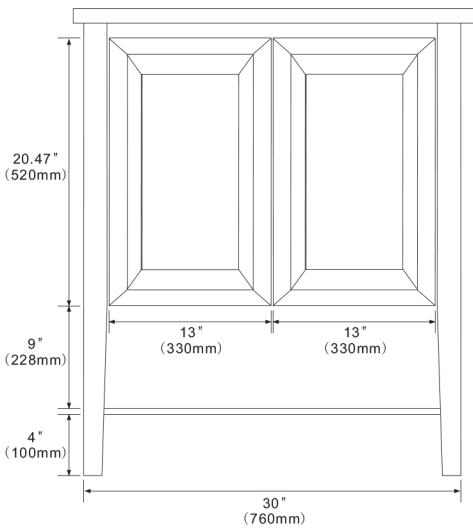

Model: 203054A-WH

Top view

Front view

Back view

Side view

NOTE: SINK STYLE, SHAPE, FAUCET HOLES, CUTOUT ON TOP, VANITY MAY VARY FROM THE PICTURE ABOVE. INSTRUCTIONAL PURPOSE ONLY.

Professional installation is recommended.