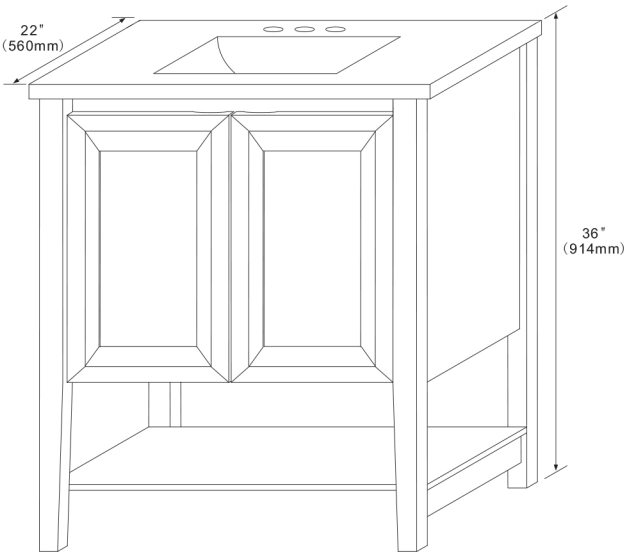

Model: 203054A-WH

Top view

Front view

Back view

Side view

NOTE: SINK STYLE, SHAPE, FAUCET HOLES, CUTOUT ON TOP, VANITY MAY VARY FROM THE PICTURE ABOVE. INSTRUCTIONAL PURPOSE ONLY.

Professional installation is recommended.