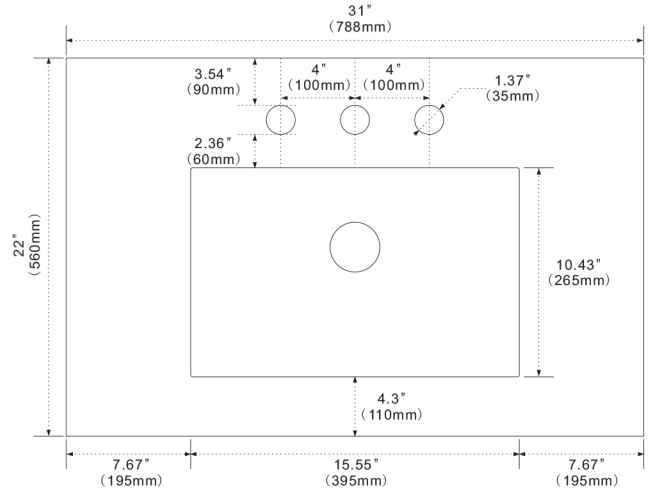

Model: 203054A-WH

Top view

Front view

Back view

Side view

NOTE: SINK STYLE, SHAPE, FAUCET HOLES, CUTOUT ON TOP, VANITY MAY VARY FROM THE PICTURE ABOVE. INSTRUCTIONAL PURPOSE ONLY.

Professional installation is recommended.