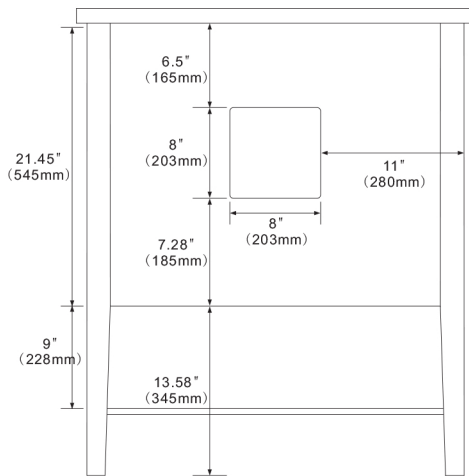

Model: 203054A-WH

Top view

Front view

Back view

Side view

NOTE: SINK STYLE, SHAPE, FAUCET HOLES, CUTOUT ON TOP, VANITY MAY VARY FROM THE PICTURE ABOVE. INSTRUCTIONAL PURPOSE ONLY.

Professional installation is recommended.