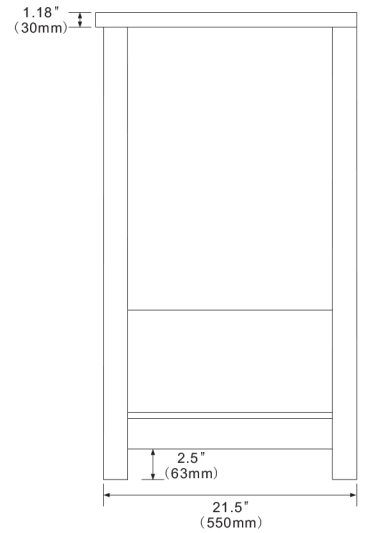

Model: 203054A-WH

Top view

Front view

Back view

Side view

NOTE: SINK STYLE, SHAPE, FAUCET HOLES, CUTOUT ON TOP, VANITY MAY VARY FROM THE PICTURE ABOVE. INSTRUCTIONAL PURPOSE ONLY.

Professional installation is recommended.